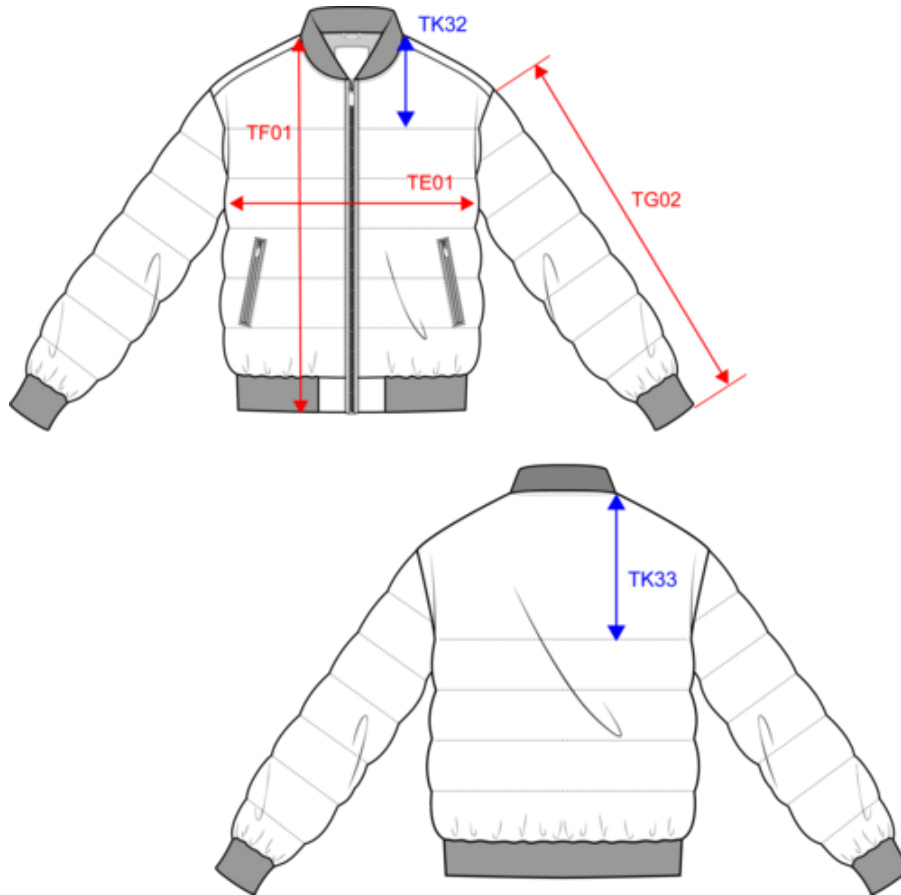

62024010

Zertifikate

Farben

Black

Organic Khaki

Maße

Measurements in cm	XS	S	M	L	XL	XXL
TE01 - 1/2 chest width at 1.5cm below armhole	54.00	57.00	60.00	63.00	66.00	69.00
TE05 - 1/2 bottom width (staight measured)	42.00	45.00	48.00	51.00	54.00	57.00
TE06 - 1/2 bottom width straight measured (at 2cm above rib seam)	45.00	48.00	51.00	54.00	57.00	60.00
TF01 - Total height from HSP	67.00	69.00	71.00	73.00	75.00	77.00
TG02 - Long sleeve length	69.00	70.00	71.00	72.00	73.00	74.00
	24.10	24.90	25.70	26.50	27.30	28.10

Farbinformationen

Black
 RVB : 35,35,37
 Pantone C : Black
 Pantone TCX : 19-4004TCX

Organic Khaki
 RVB : 85,87,76
 Pantone C : 418C
 Pantone TCX : 19-0312TCX

Logistik

1

10

Sizes	Width (cm)	Height (cm)	Length (cm)	Net weight (kg)	Gross weight (kg)	Pieces/Box	Pieces/Bundle
XS	40.00	40.00	60.00	6.2	6.8	10	1
S	40.00	40.00	60.00	6.6	8.6	10	1
M	40.00	40.00	60.00	6.7	8.7	10	1
L	40.00	40.00	60.00	7.4	9.4	10	1
XL	40.00	40.00	60.00	7.7	9.7	10	1
XXL	40.00	40.00	60.00	8	10	10	1