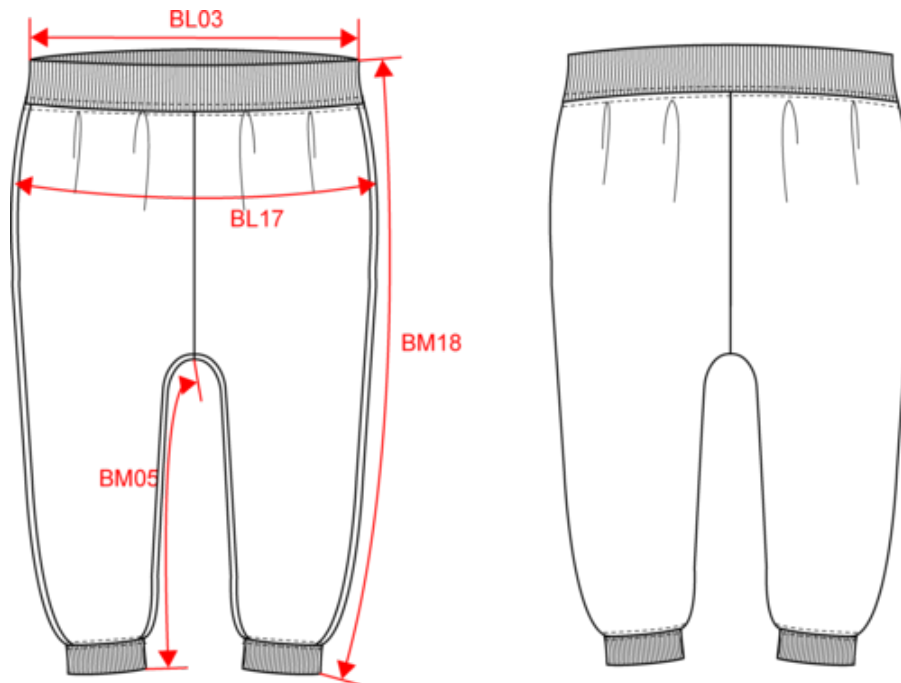

### Maße

Measurements in cm	6M	9M	12M	18M	24M	36M
BL03 - 1/2 elasticated waist width relaxed (front over back)	20.50	21.00	21.50	22.75	24.00	25.25
BL17 - 1/2 hip width (measured parallel to waistband)	26.00	26.50	27.00	28.25	29.50	30.75
BM05 - Inseam length	20.00	21.00	22.00	25.00	28.00	32.00
BM18 - Side length (waistband included)	36.00	38.00	40.00	44.00	48.00	56.50