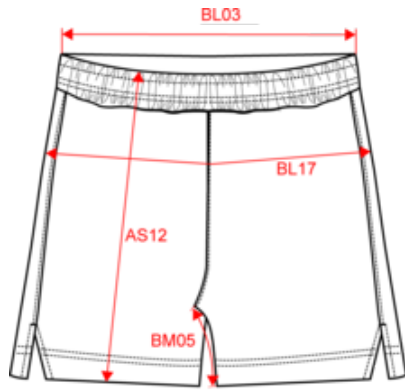

Herren-Laufshorts

Maße

Measurements in cm	XS	S	M	L	XL	XXL	3XL
BL03 - 1/2 elasticated waist width relaxed (front over back)	32.00	34.00	36.00	38.00	41.00	44.00	47.00
BL17 - 1/2 hip width (measured parallel to waistband)	49.50	52.50	55.50	58.50	61.50	64.50	67.50
BM18 - Side length (waistband included)	39.25	40.00	40.75	41.50	42.25	43.00	43.75

Logistik

5

50

Sizes	Width (cm)	Height (cm)	Length (cm)	Net weight (kg)	Gross weight (kg)	Pieces/Box	Pieces/Bundle
XS	40.00	18.00	60.00	4.1	5.1	50	5
S	40.00	18.00	60.00	4.4	5.5	50	5
M	40.00	18.00	60.00	4.9	5.9	50	5
L	40.00	18.00	60.00	5.2	6.2	50	5
XL	40.00	18.00	60.00	5.4	6.4	50	5
XXL	40.00	18.00	60.00	5.8	6.8	50	5
3XL	40.00	18.00	60.00	6.2	7.2	50	5