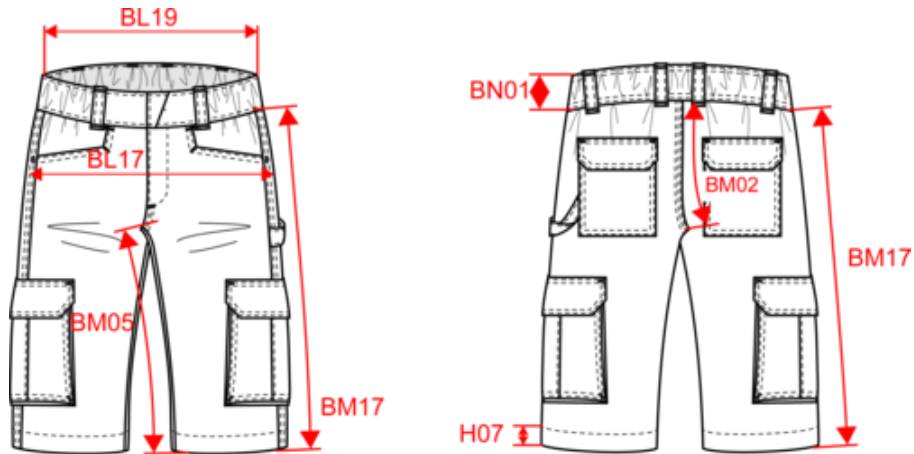

Logistik

1

20

Herkunftsland

PK - Pakistan

Zolltarifnummer

62034290

Umweltfreundliches Bermuda-Short mit mehreren Taschen, für Herren

Maße

Measurements in cm	XS	S	M	L	XL	XXL	3XL	4XL	5XL
BL17 - 1/2 hip width (measured parallel to waistband)	46.00	49.00	52.00	55.00	58.00	61.00	64.00	67.00	70.00
BL19 - 1/2 semi-elasticated waist width (buttoned up and front band over back band)	36.00	38.00	40.00	42.00	45.00	48.00	51.00	54.00	57.00
BM05 - Inseam length	28.50	28.50	28.50	28.50	28.50	28.50	28.50	28.50	28.50
BM17 - Side length (waistband excluded)	48.25	49.00	49.75	50.50	51.25	52.00	52.75	53.50	54.25