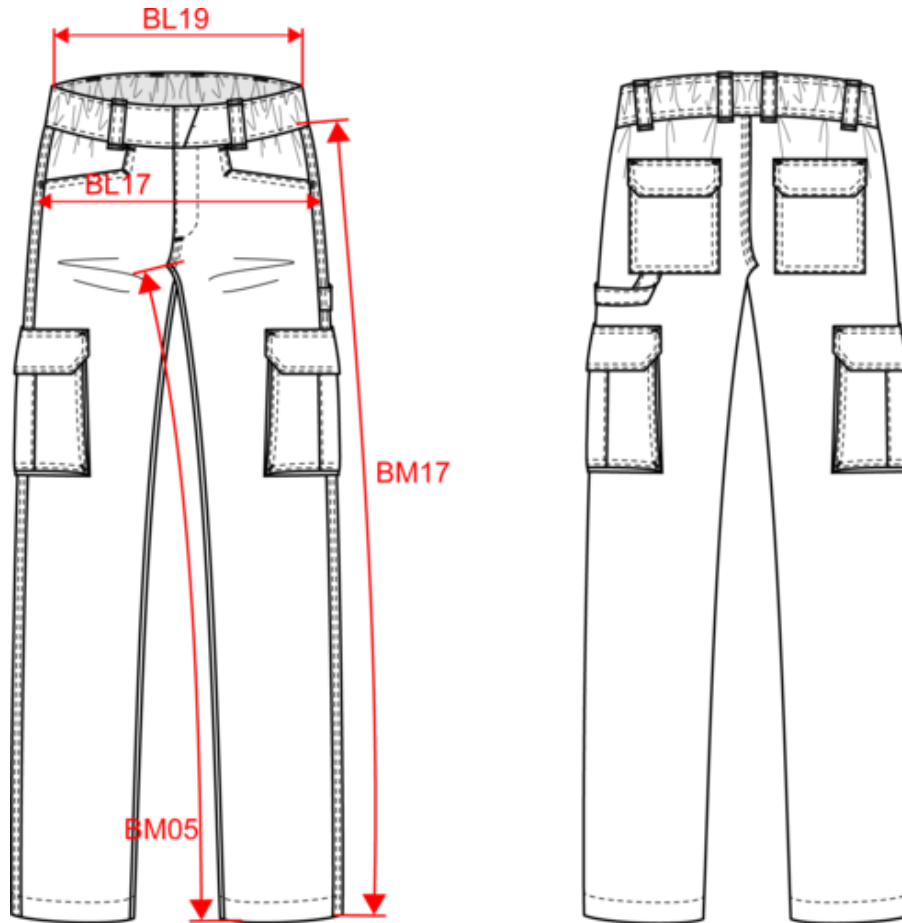

#### Herkunftsland

PK - Pakistan

### Maße

Measurements in cm	XS	S	M	L	XL	XXL	3XL	4XL	5XL
BL17 - 1/2 hip width (measured parallel to waistband)	46.00	49.00	52.00	55.00	58.00	61.00	64.00	67.00	70.00
BL19 - 1/2 semi-elasticated waist width (buttoned up and front band over back band)	36.00	38.00	40.00	42.00	45.00	48.00	51.00	54.00	57.00
BM05 - Inseam length	86.00	86.00	86.00	86.00	86.00	86.00	86.00	86.00	86.00
BM17 - Side length (waistband excluded)	105.75	106.50	107.25	108.00	108.75	109.50	110.25	111.00	111.75