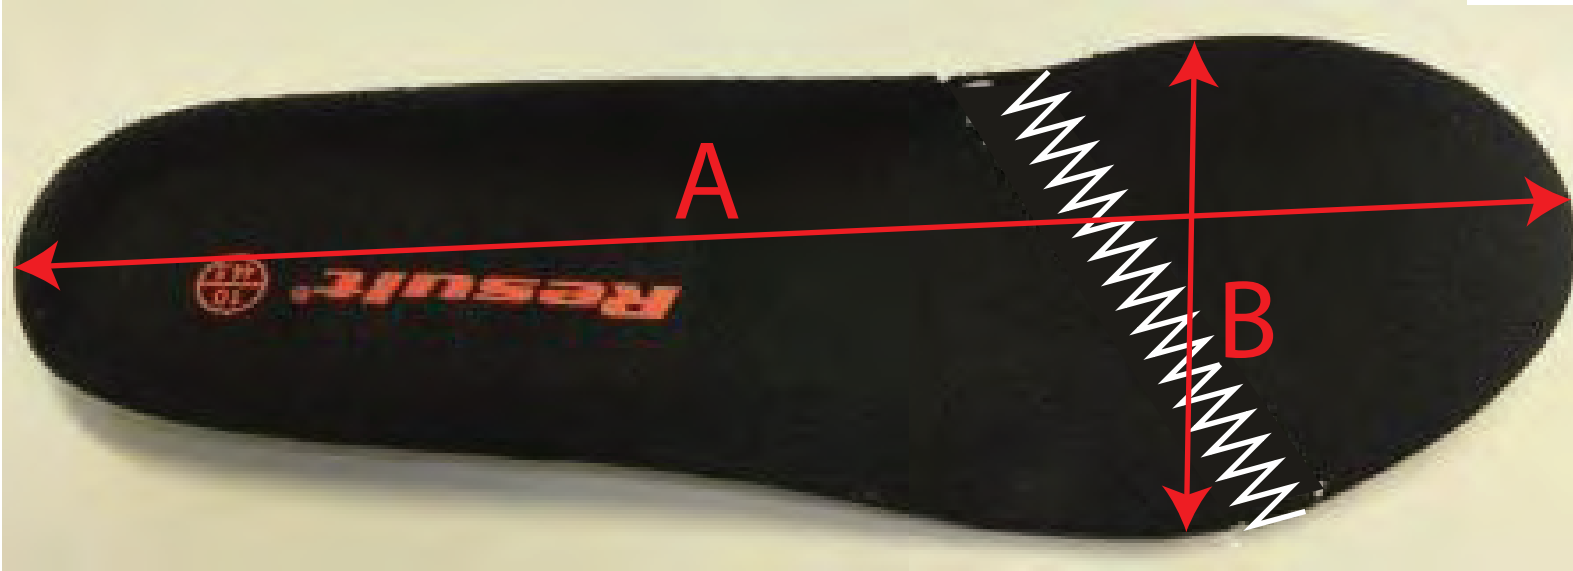

**Tech:**  
 CE EN ISO 20345:2022 S1PL FO SR  
 Breathable

**Features:**

- Composite midsole for underfoot protection
- Lightweight, low cut sports look
- Polycarbonate toecap
- SRC slip resistance
- Reflective detail
- Padded tongue
- Spare laces
- Scuff cap

## R348X - LIGHTWEIGHT SAFETY TRAINER INNER SOLE LENGTH/WIDTH

A = INSOLE LENGTH FROM INNER HEEL CURVE TO LONGEST POINT AT TOE  
B = INSOLE WIDTH ACROSS WIDEST PART.

SIZE		LENGTH	WIDTH
UK	EURO	A	B
7	41	26.2	9.2
8	42	27.0	9.7
9	43	27.4	9.9
10	44.5	28.0	10.0
11	46.0	28.6	10.2
12	47	29.6	10.3