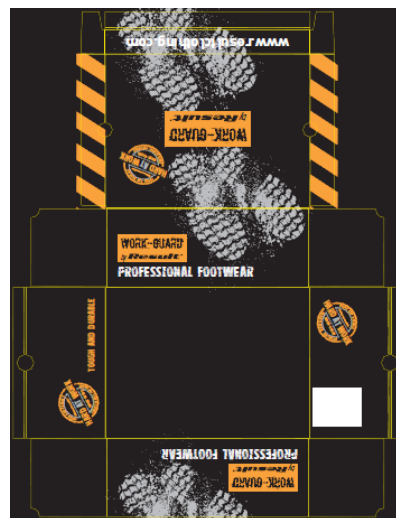

R348X
LIGHTWEIGHT SAFETY TRAINER
CE EN ISO 20345:2022 S1PL FO SR