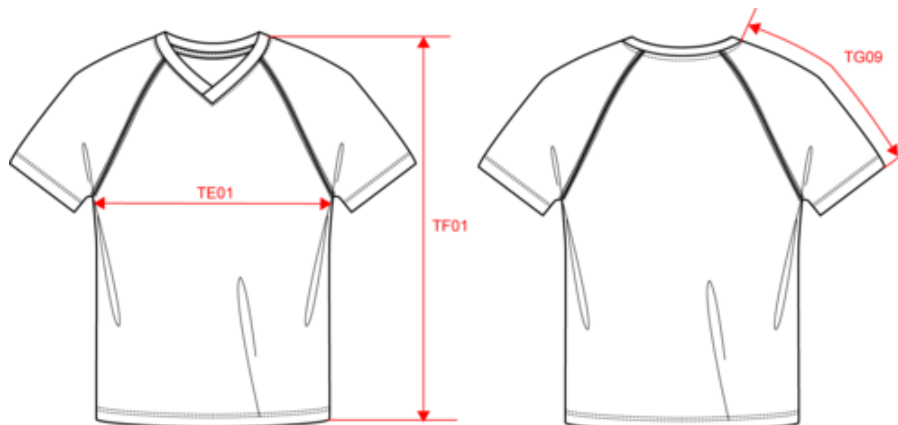

### Maße

Measurements in cm	XS	S	M	L	XL	XXL	3XL
TE01 - 1/2 chest width at 1.5cm below armhole	46.00	49.00	52.00	55.00	58.00	61.00	64.00
TF01 - Total height from HSP	68.50	70.50	72.50	74.50	76.50	78.50	80.50
TG09 - Raglan short sleeve length	32.75	34.75	36.75	38.75	40.75	42.75	44.75