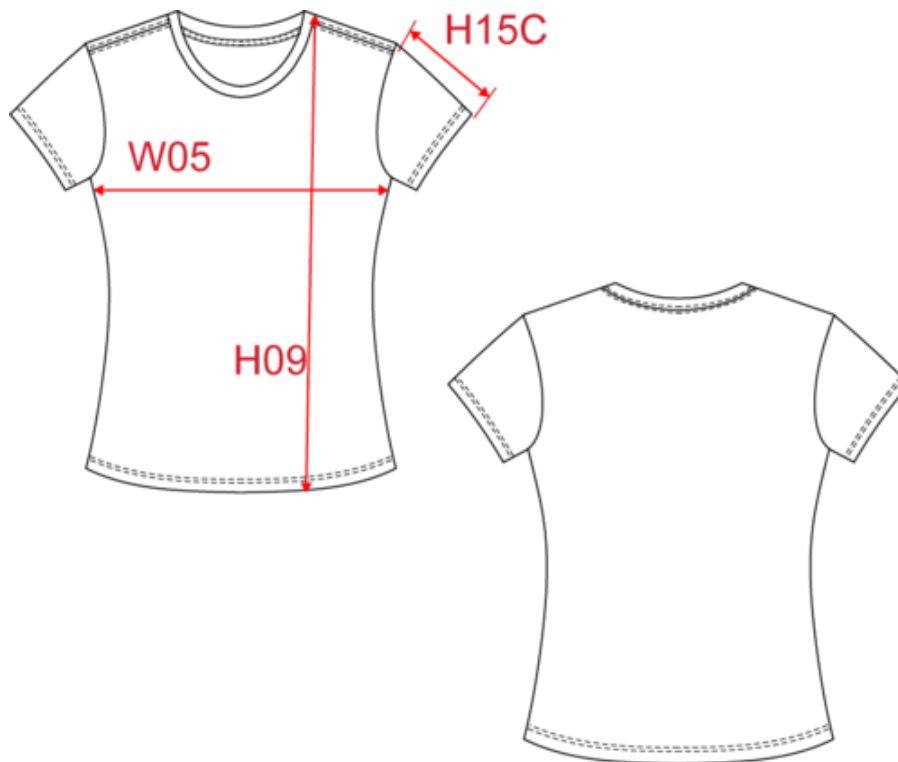

### Maße

Measurements in cm	XS	S	M	L	XL	XXL
TE01 - 1/2 chest width at 1.5cm below armhole	43.00	46.00	49.00	52.00	55.00	58.00
TF01 - Total height from HSP	61.00	63.00	65.00	67.00	69.00	71.00
TG07 - Short sleeve length	15.75	16.50	17.25	18.00	18.75	19.50