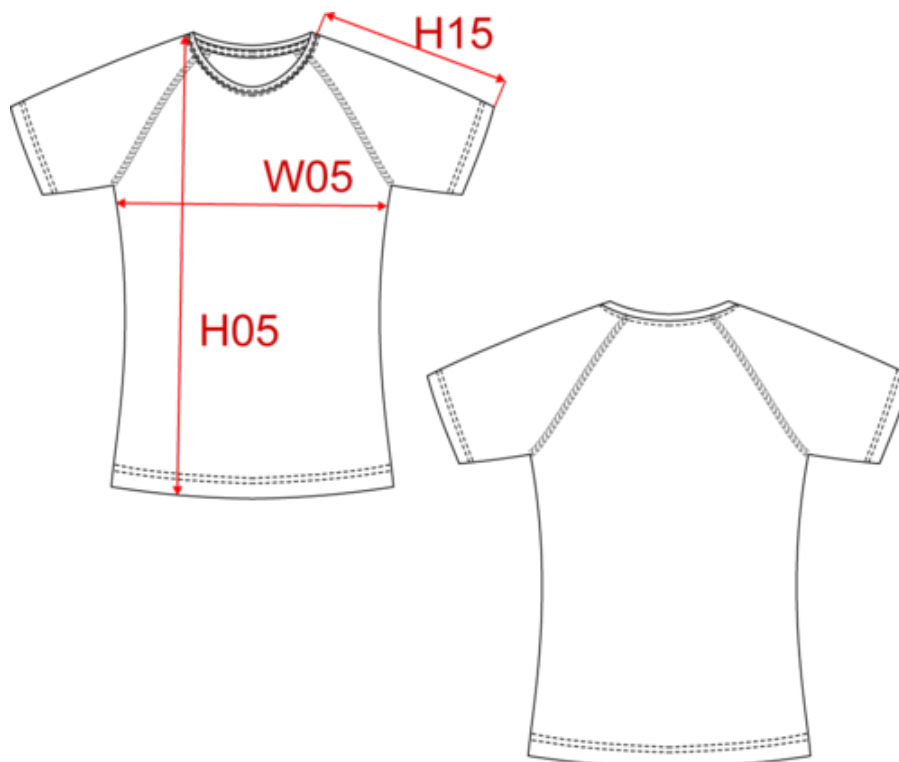

100% polyester. Made from 100% recycled polyester. Light quick-drying fabric. Straight fit. Round neckline with contrasting taped neck. Raglan sleeves with tone-on-tone topstitching. Twin-needle stitch on neckline, cuffs and hem. Tubular finish at bottom hem and cuffs. Tear-off brand label for ease of rebranding.

PA4013

Ladies' recycled round neck sports T-shirt

Dimensions (cm)

| Measurements in cm | XS | S | M | L | XL | XXL |
|---|-------|-------|-------|-------|-------|-------|
| TE01 - 1/2 chest width at 1.5cm below armhole | 42.00 | 45.00 | 48.00 | 51.00 | 54.00 | 57.00 |
| TF03 - Front total height from HSP | 62.50 | 64.50 | 66.50 | 68.50 | 70.50 | 72.50 |
| TG09 - Raglan short sleeve length | 26.00 | 27.75 | 29.50 | 31.25 | 33.00 | 34.75 |

Logisti  10  50

| Sizes | Width (cm) | Height (cm) | Length (cm) | Net weight (kg) | Gross weight (kg) | Pieces/Box | Pieces/Bundle |
|-------|------------|-------------|-------------|-----------------|-------------------|------------|---------------|
| XS | 40.00 | 19.00 | 60.00 | 4.1 | 5.2 | 50 | 10 |
| S | 40.00 | 19.00 | 60.00 | 4.6 | 5.7 | 50 | 10 |
| M | 40.00 | 19.00 | 60.00 | 5.1 | 6.2 | 50 | 10 |
| L | 40.00 | 19.00 | 60.00 | 5.6 | 6.7 | 50 | 10 |
| XL | 40.00 | 19.00 | 60.00 | 6.1 | 7.2 | 50 | 10 |
| XXL | 40.00 | 19.00 | 60.00 | 6.6 | 7.7 | 50 | 10 |