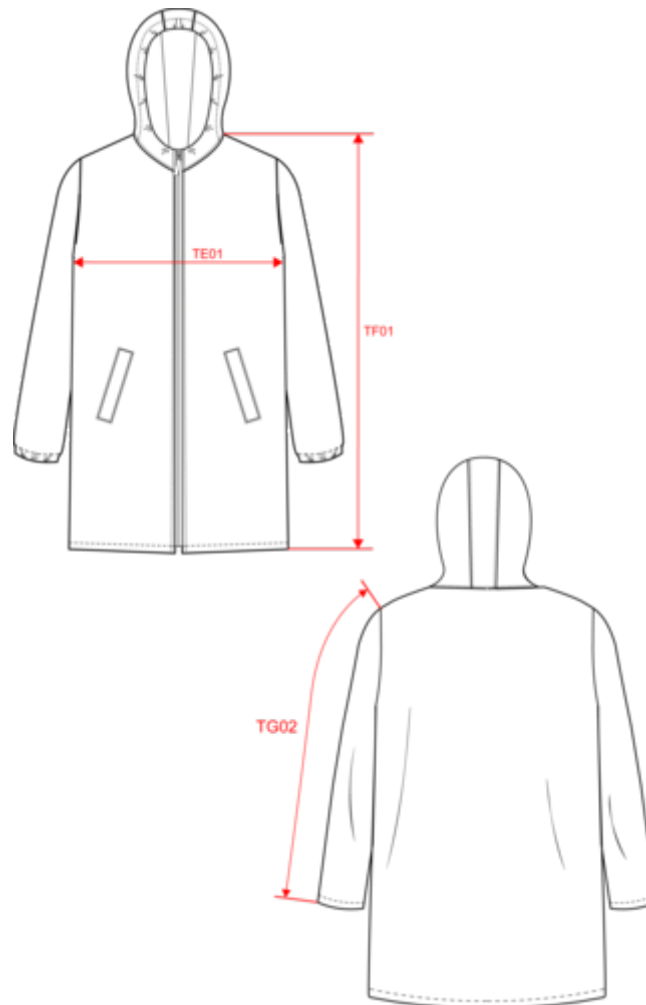

### Farben

**Maße**

Measurements in cm	XXS	XS	S	M	L	XL	XXL	3XL	4XL
TE01 - 1/2 chest width at 1.5cm below armhole	49.00	52.00	55.00	58.00	61.00	64.00	67.00	70.00	73.00
TF01 - Total height from HSP	83.00	85.00	87.00	89.00	91.00	93.00	95.00	97.00	99.00
TG02 - Long sleeve length	61.50	62.50	63.50	64.50	65.50	66.50	67.50	68.50	69.50