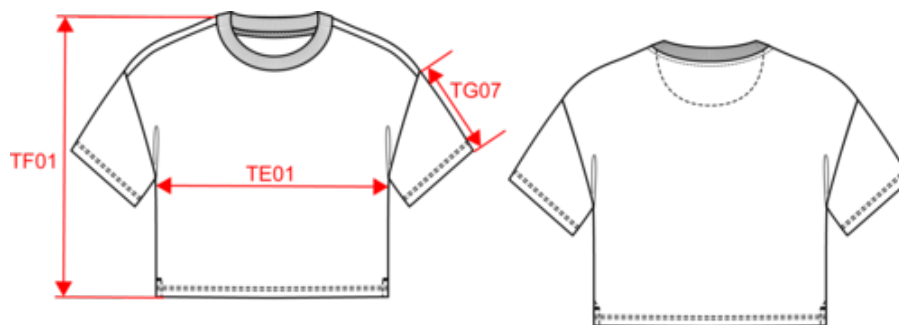

Farben

Zertifikate

Made with 80% Organic materials.
EGL N°183963 / TOPTEX Belgique

Maße

Measurements in cm	XS	S	M	L	XL
TE01 - 1/2 chest width at 1.5cm below armhole	53.00	56.00	59.00	62.00	65.00
TF01 - Total height from HSP	55.00	57.00	59.00	61.00	63.00
TG07 - Short sleeve length	17.00	17.75	18.50	19.25	20.00