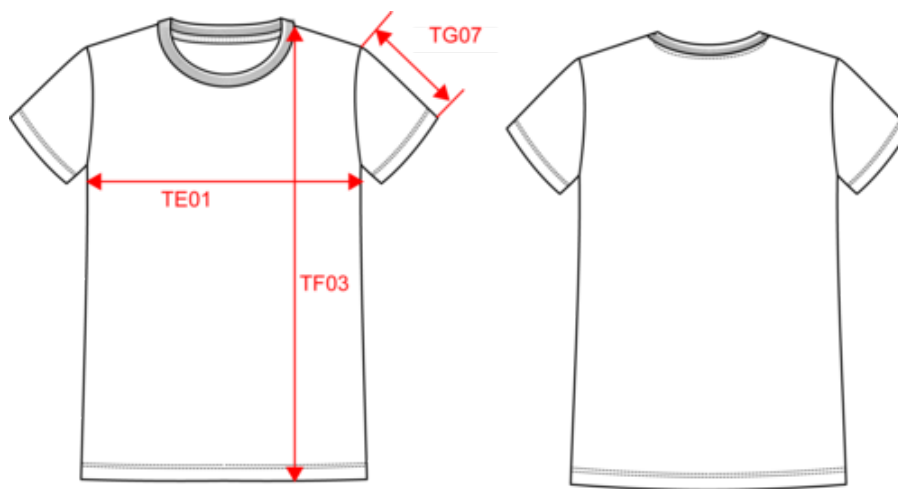

BD - Bangladesch

Zolltarifnummer

61091000

Farben

     
 Washed Coal Grey Washed Mineral Grey Washed Navy Blue Washed Organic Khaki Washed Paprika Washed Petal Rose

Zertifikate

Maße

Measurements in cm	XS	S	M	L	XL	XXL
TE01 - 1/2 chest width at 1.5cm below armhole	43.00	46.00	49.00	52.00	55.00	58.00
TF03 - Front total height from HSP	60.00	62.00	64.00	66.00	68.00	70.00
TG07 - Short sleeve length	16.00	16.75	17.50	18.25	19.00	19.75