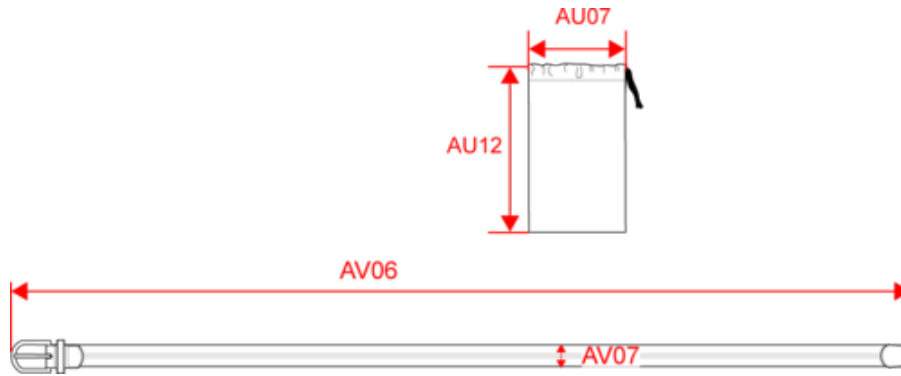

### Maße

Measurements in cm	One Size
AU07 - Total width	8.00
AU12 - Total height	17.00
AV06 - Belt length	109.00
AV07 - Belt height	3.20

KP805