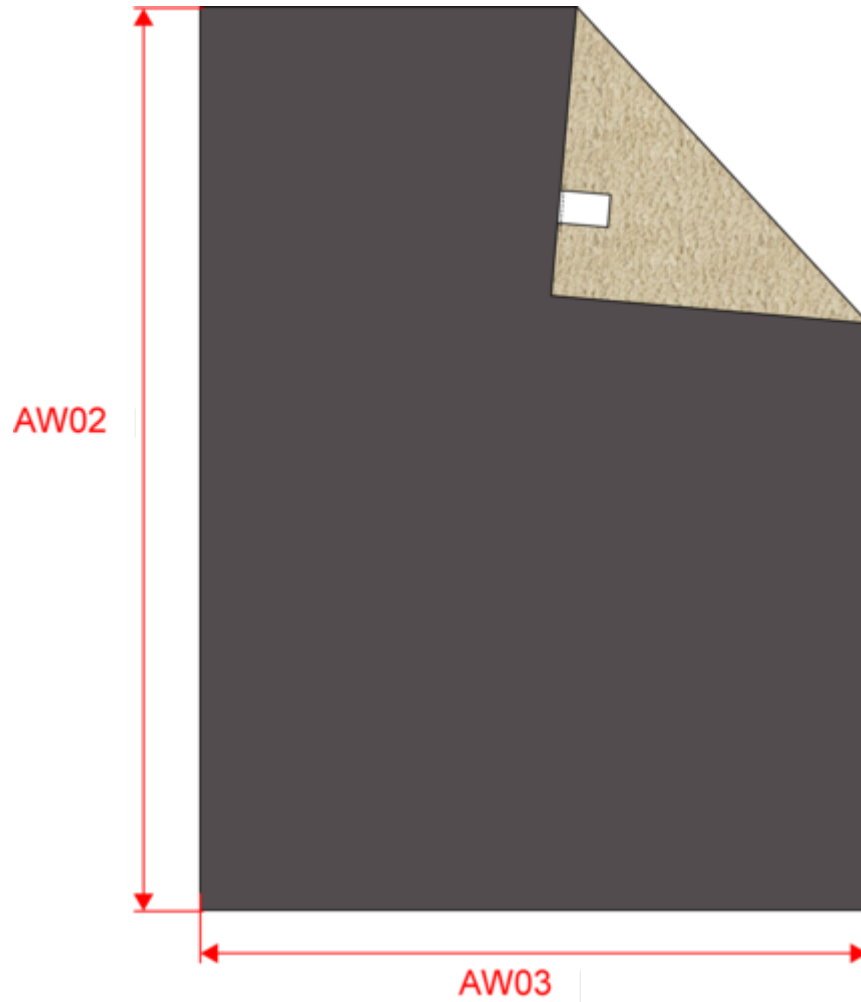

### Maße

Measurements in cm	One Size
AW02 - Total height	160.00
AW03 - Total width	130.00

KP431