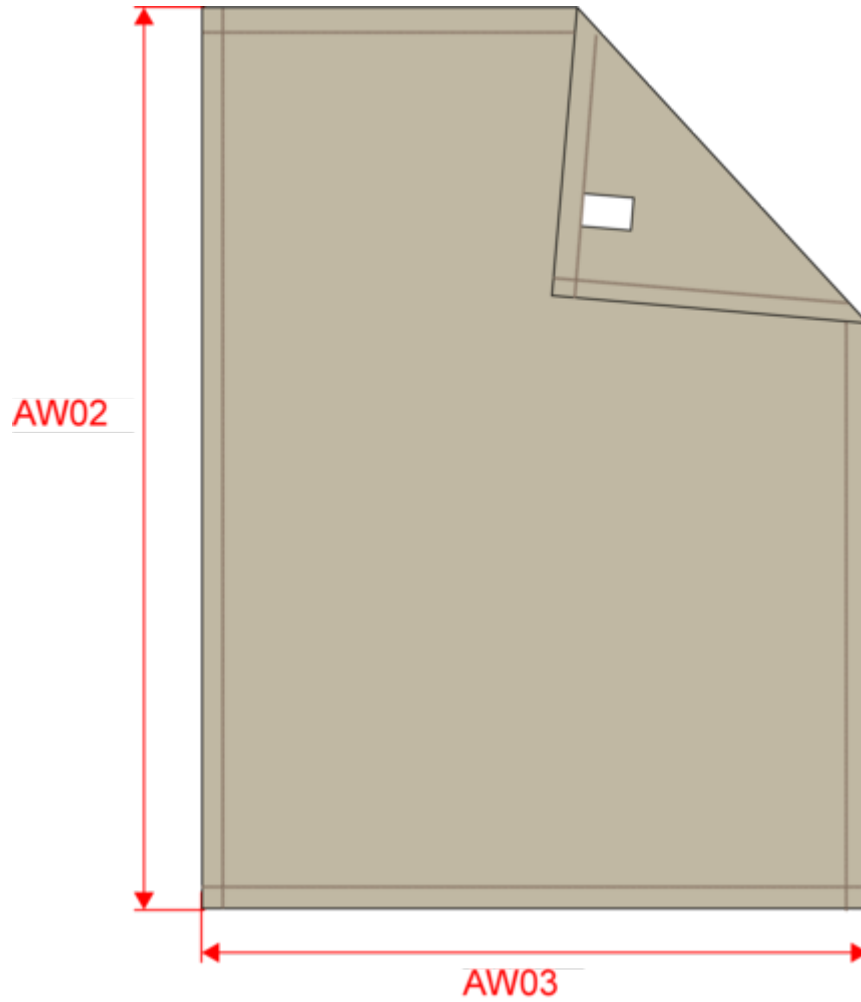

BD - Bangladesch

Zolltarifnummer

63014010

KP424

Fleecedecke

Maße

Measurements in cm	One Size
AW02 - Total height	170.00
AW03 - Total width	140.00

KP424