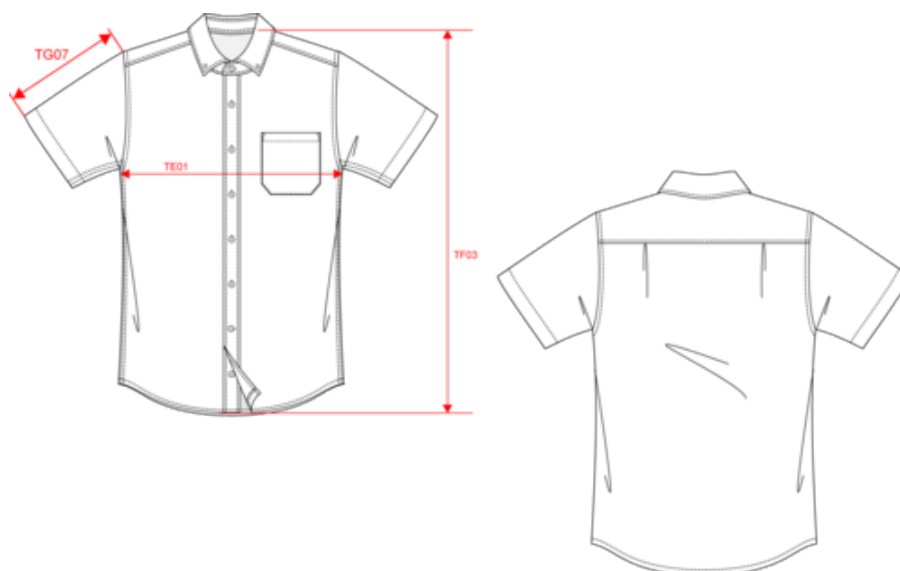

Zolltarifnummer

62052000

KARIBAN

K587

Kurzarm-Baumwollhemd Ariana III für Herren

Maße

Measurements in cm	XS	S	M	L	XL	XXL	3XL	4XL
TE01 - 1/2 chest width at 1.5cm below armhole	51.00	54.00	57.00	60.00	63.00	66.00	69.00	72.00
TF01 - Total height from HSP	71.50	73.50	75.50	77.50	79.50	81.50	83.50	85.50
TG07 - Short sleeve length	22.75	23.50	24.25	25.00	25.75	26.50	27.25	28.00