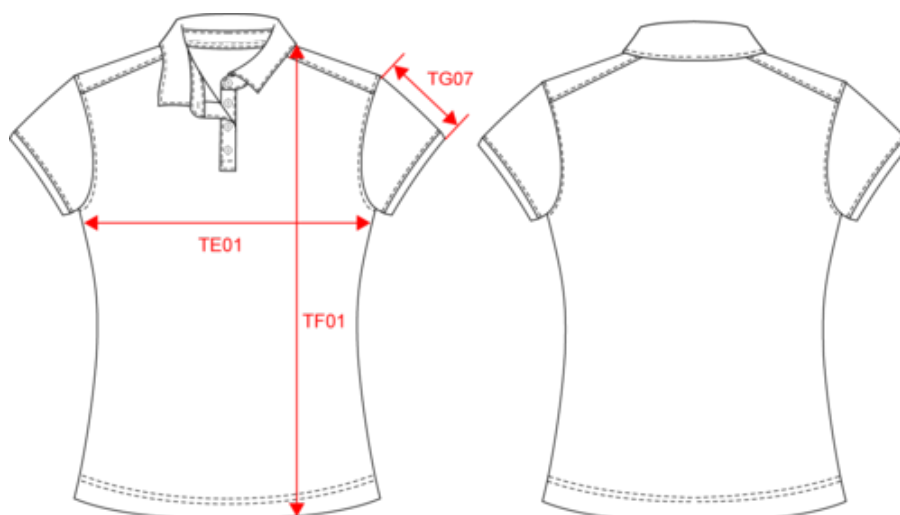

K262

KARIBAN

K263

Jersey-Kurzarm-Polohemd für Damen

Maße

Measurements in cm	XS	S	M	L	XL	XXL
TE01 - 1/2 chest width at 1.5cm below armhole	43.00	46.00	49.00	52.00	55.00	58.00
TF01 - Total height from HSP	60.00	62.00	64.00	66.00	68.00	70.00
TG07 - Short sleeve length	12.75	13.50	14.25	15.00	15.75	16.50