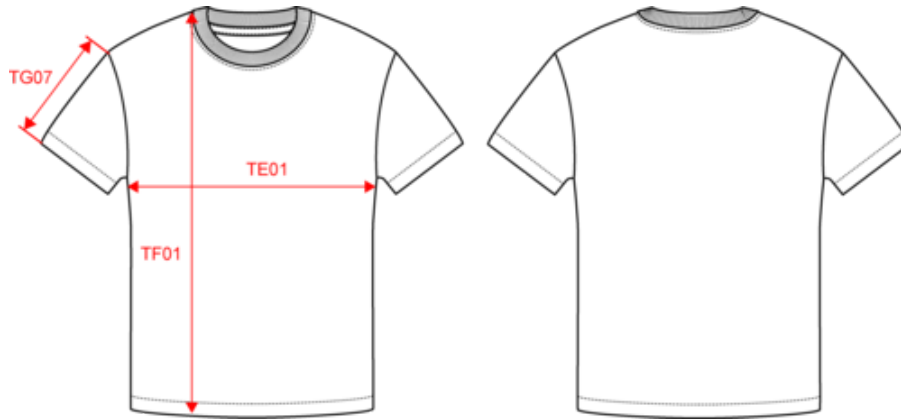

## Maße

Measurements in cm	XS	S	M	L	XL	XXL	3XL
TE01 - 1/2 chest width at 1.5cm below armhole	52.00	55.00	58.00	61.00	64.00	67.00	70.00
TF01 - Total height from HSP	69.00	71.00	73.00	75.00	77.00	79.00	81.00
TG07 - Short sleeve length	21.50	22.00	22.50	23.00	23.50	24.00	24.50