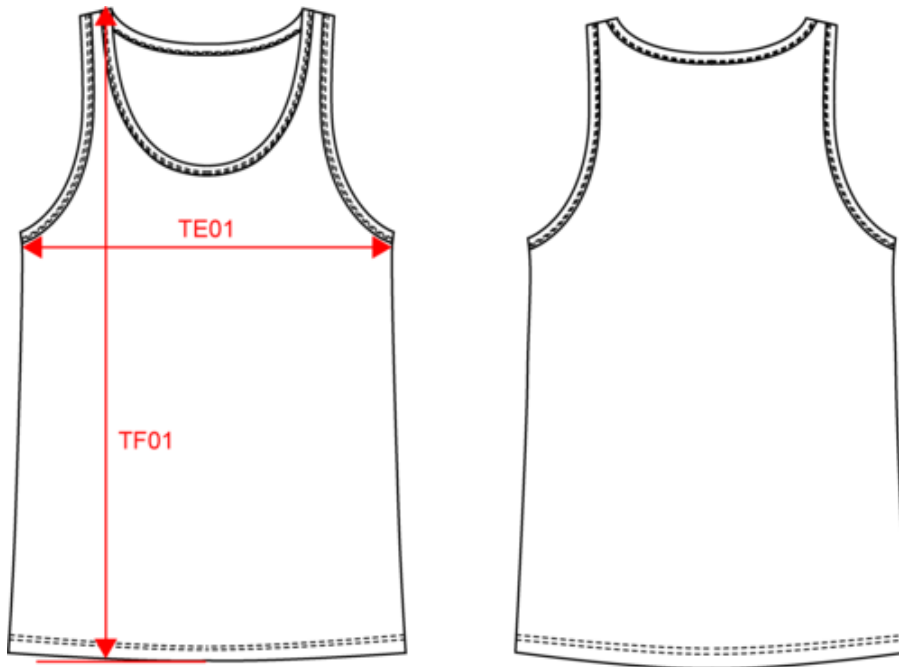

# KARIBAN

K3023IC

Herren Bio150 IC Achselhend

Maße

Measurements in cm	S	M	L	XL	XXL	3XL
TE01 - 1/2 chest width at 1.5cm below armhole	48.00	51.00	54.00	57.00	60.00	63.00
TF01 - Total height from HSP	70.00	72.00	74.00	76.00	78.00	80.00